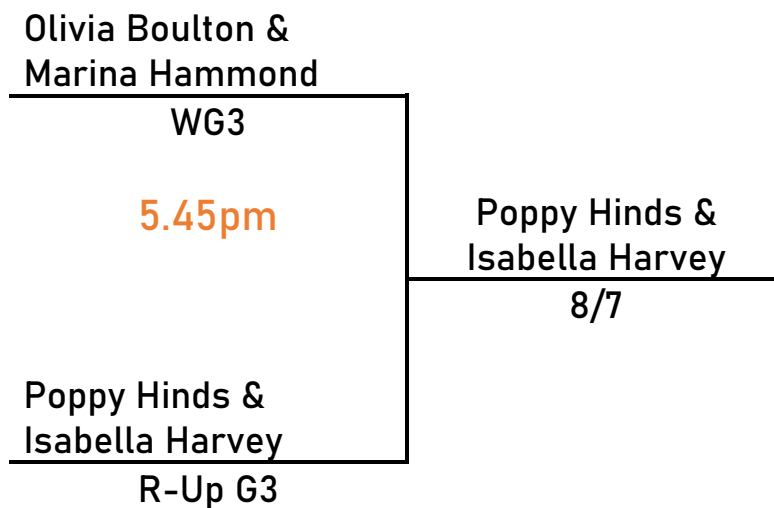

Doubles Final