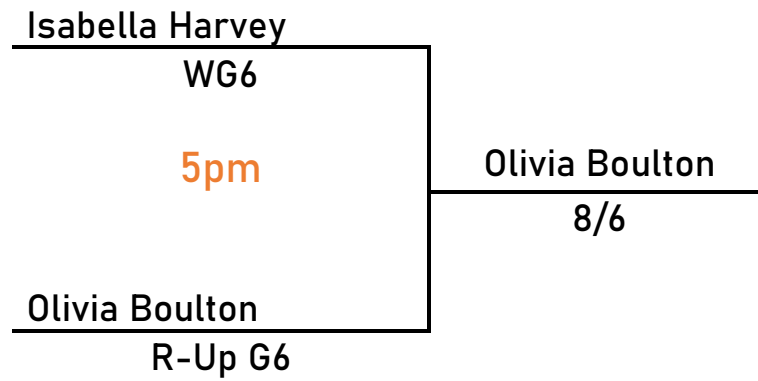

Singles Final