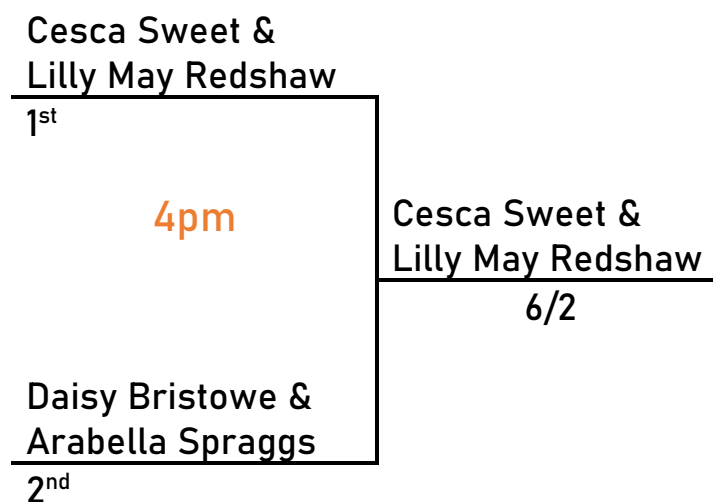

National School Girl LEVEL Doubles Championship
Saturday 11th & Sunday 12th January

U19's Doubles
Holder's – Cesca Sweet & Honor Cockroft

Sunday 12th 1pm – 2.30pm

U19	Group 1	A	B	C	Total
A	Cesca Sweet & Lilly May Redshaw		8w	8w	2w...16
B	Lucy Bryer & Honor Hue Williams	2		3	0w...5
C	Daisy Bristowe & Arabella Spraggs	0	8w		1w...8

U19's Doubles