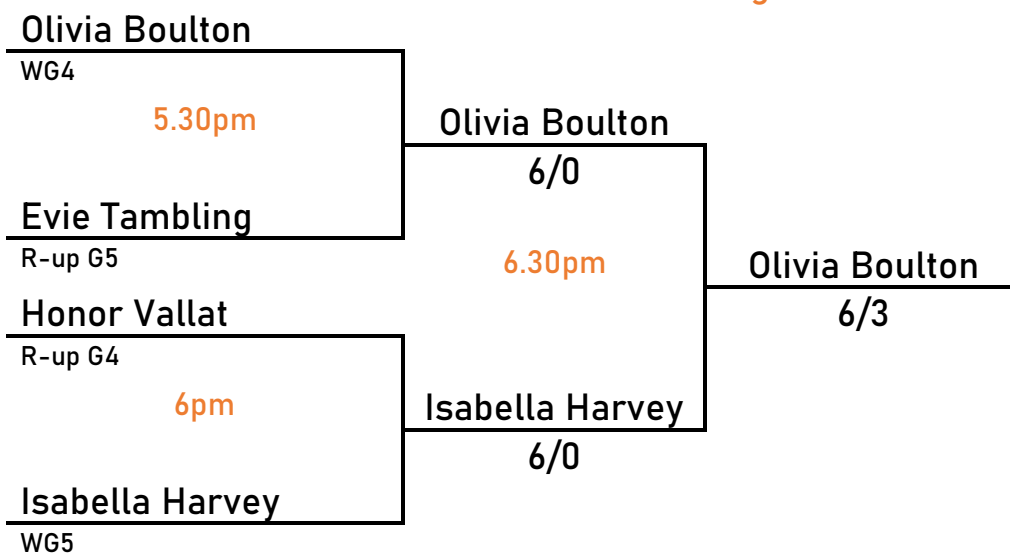

Saturday 11th Jan 9am – 11am

U15	Group 4	A	B	C	D	Total
A	Honor Vallat St.Mary's Ascot		5w	4w	0	2w...9
B	Poppy Hinds Wellington College	2		1	1	0w...4
C WG3	Marina Hammond Wellington College	3	5w		1	1w...9
D	Olivia Boulton Oaklands RC School	6w	4w	5w		3w...15

Saturday 11th Jan 11am – 1pm

U15	Group 5	A	B	C	D	Total
A	Isabella Harvey PERSE		5w	6w	6w	3w...17
B	Evie Tambling TPS	2		6w	6w	2w...14
C	Darcie Blaber St. Pauls Catholic Primary	0	3		0	0w...3
D R-upG3	Olivia Holroyd Wellington College	0	0	6w		1w...6

U15's Singles