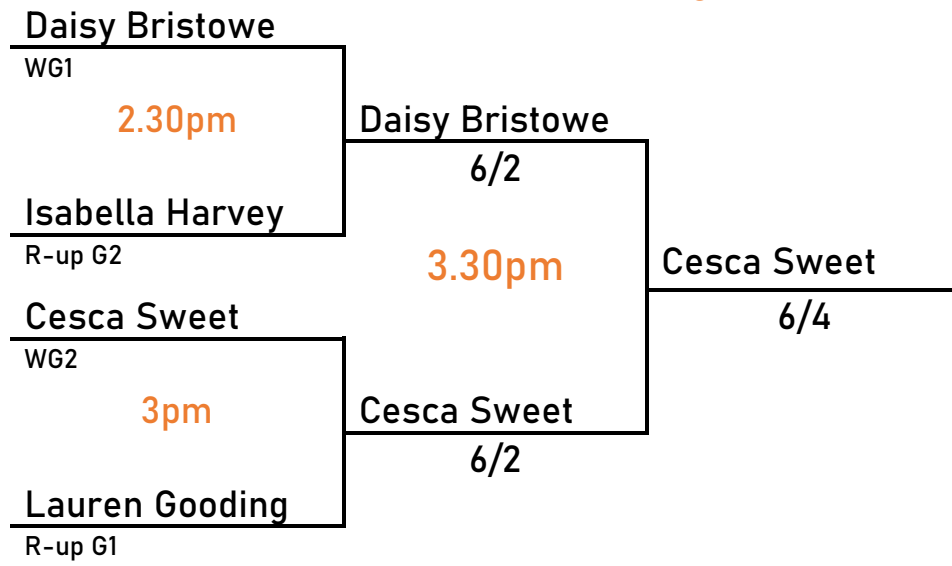

U19's Singles