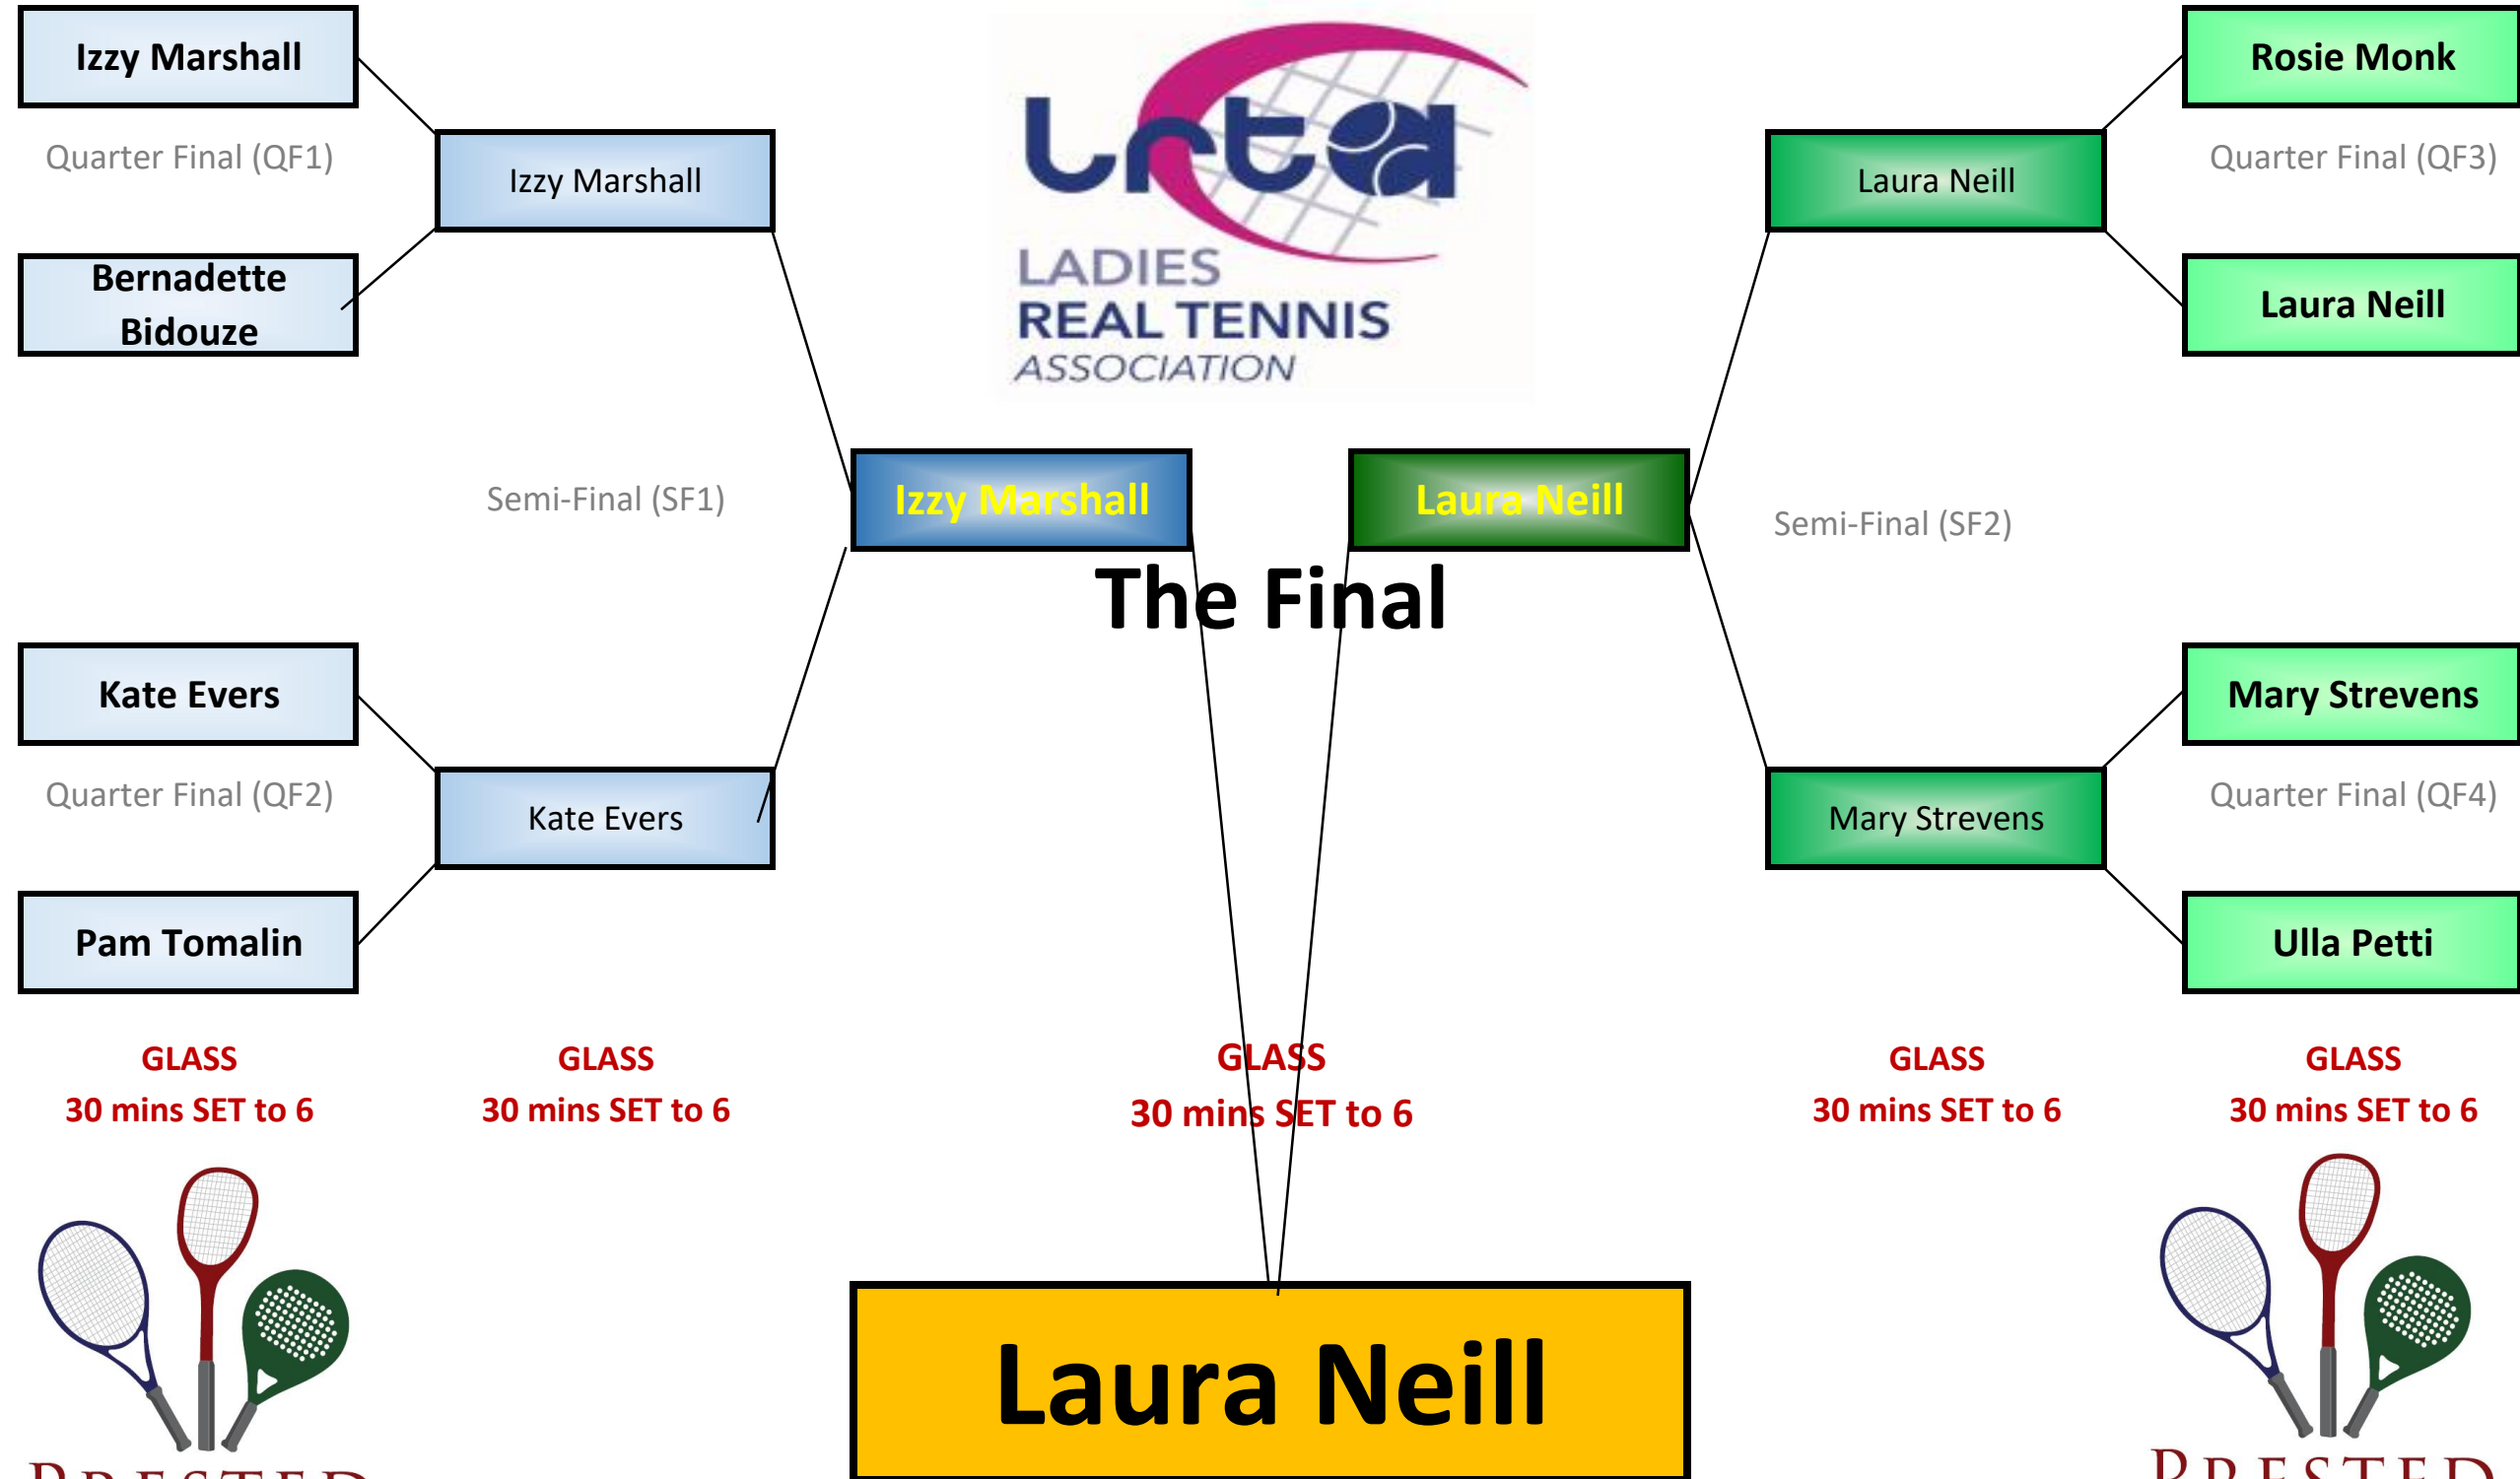

# Ladies Real Tennis Association Div1 Handicap Singles KO 2022

GLASS  
30 mins SET to 6

GLASS  
30 mins SET to 6

GLASS  
30 mins SET to 6

GLASS  
30 mins SET to 6

GLASS  
30 mins SET to 6

# Ladies Real Tennis Association Div2 Handicap Singles KO 2022

**FAR Court**  
30 mins SET to 6

**PRESTED**  
TENNIS CLUB

**FAR Court**  
30 mins SET to 6

**GLASS Court**  
30 mins SET to 6

**FAR Court**  
30 mins SET to 6

**FAR Court**  
30 mins SET to 6

**PRESTED**  
TENNIS CLUB

**Emilia Pitts**