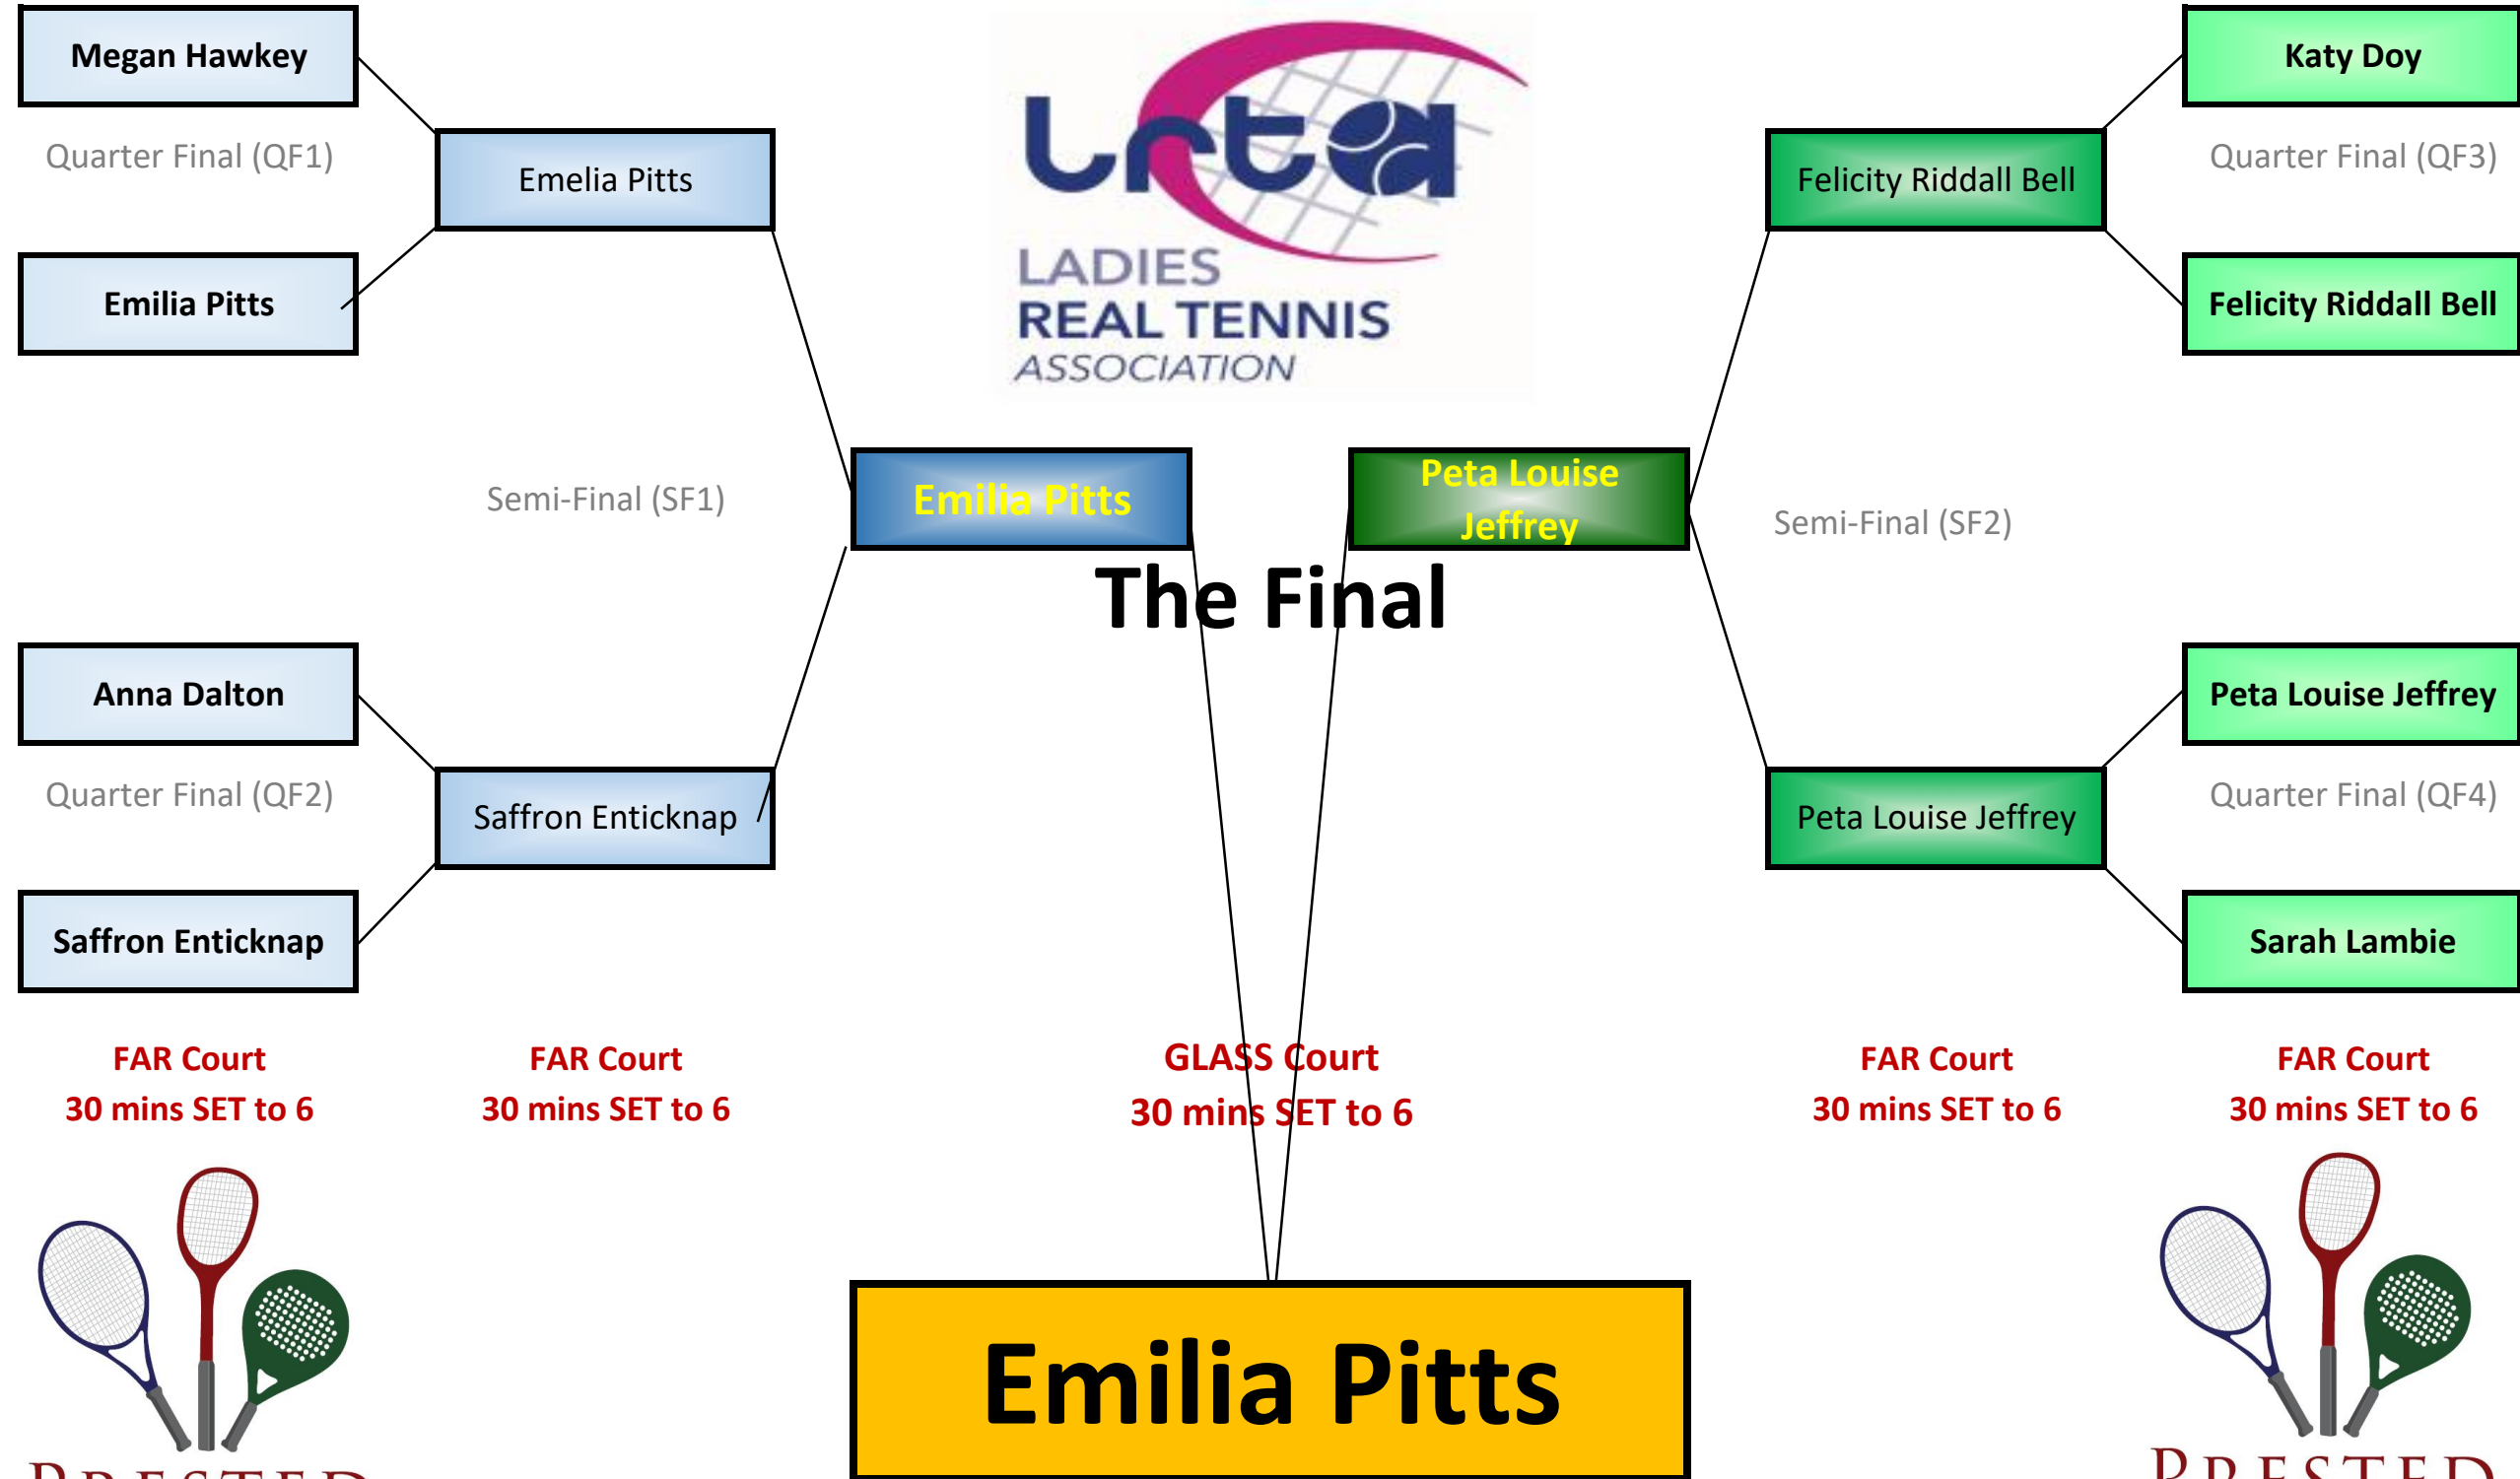

# Ladies Real Tennis Association Div1 Handicap Singles KO 2022

GLASS  
30 mins SET to 6

GLASS  
30 mins SET to 6

GLASS  
30 mins SET to 6

GLASS  
30 mins SET to 6

GLASS  
30 mins SET to 6

# Ladies Real Tennis Association Div2 Handicap Singles KO 2022

**FAR Court**  
30 mins SET to 6

**PRESTED**  
TENNIS CLUB

**FAR Court**  
30 mins SET to 6

**GLASS Court**  
30 mins SET to 6

**FAR Court**  
30 mins SET to 6

**FAR Court**  
30 mins SET to 6

**PRESTED**  
TENNIS CLUB

**Emilia Pitts**