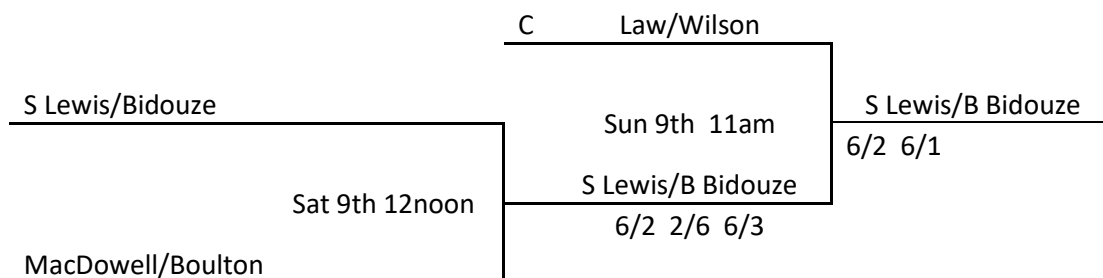

## BRITISH LADIES OPEN DOUBLES Thursday 7th - Sunday 10th April 2022

**BRITISH LADIES OPEN SINGLES**  
**Thursday 7th - Sunday 10th April 2022**  
**PLATE**

**BRITISH LADIES OPEN DOUBLES**  
**Thursday 7th - Sunday 10th April 2022**  
**PLATE**