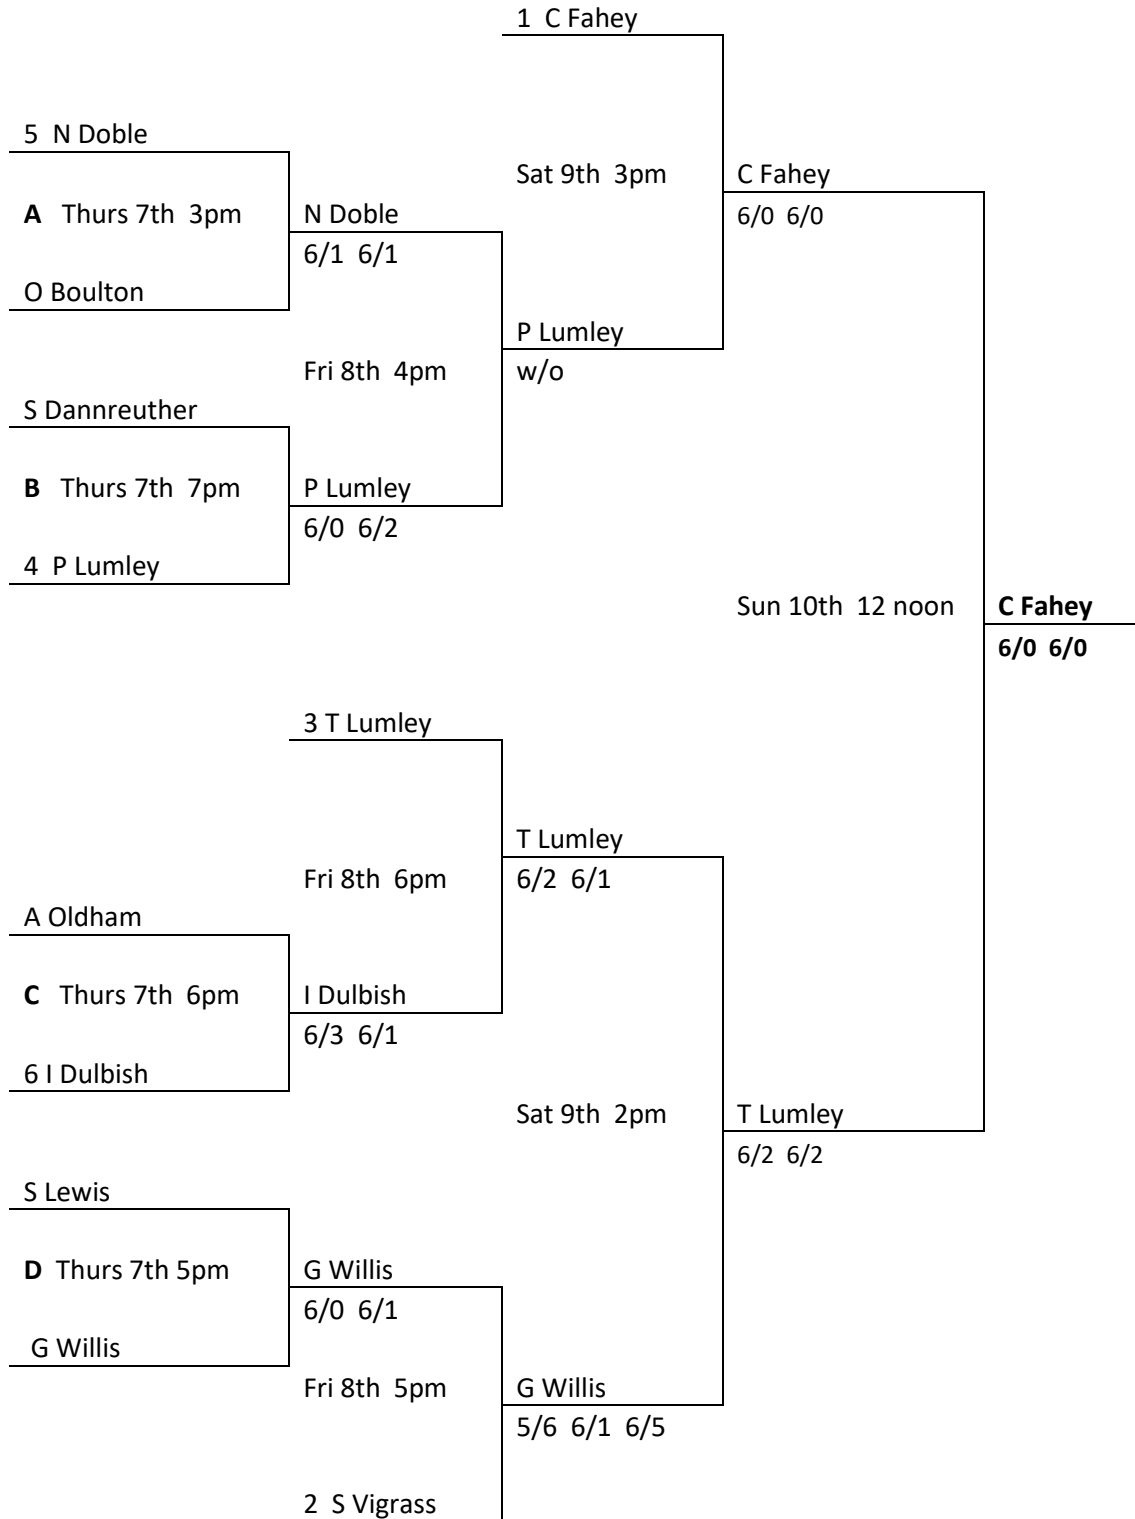

BRITISH LADIES OPEN SINGLES

Thursday 7th - Sunday 10th April 2022