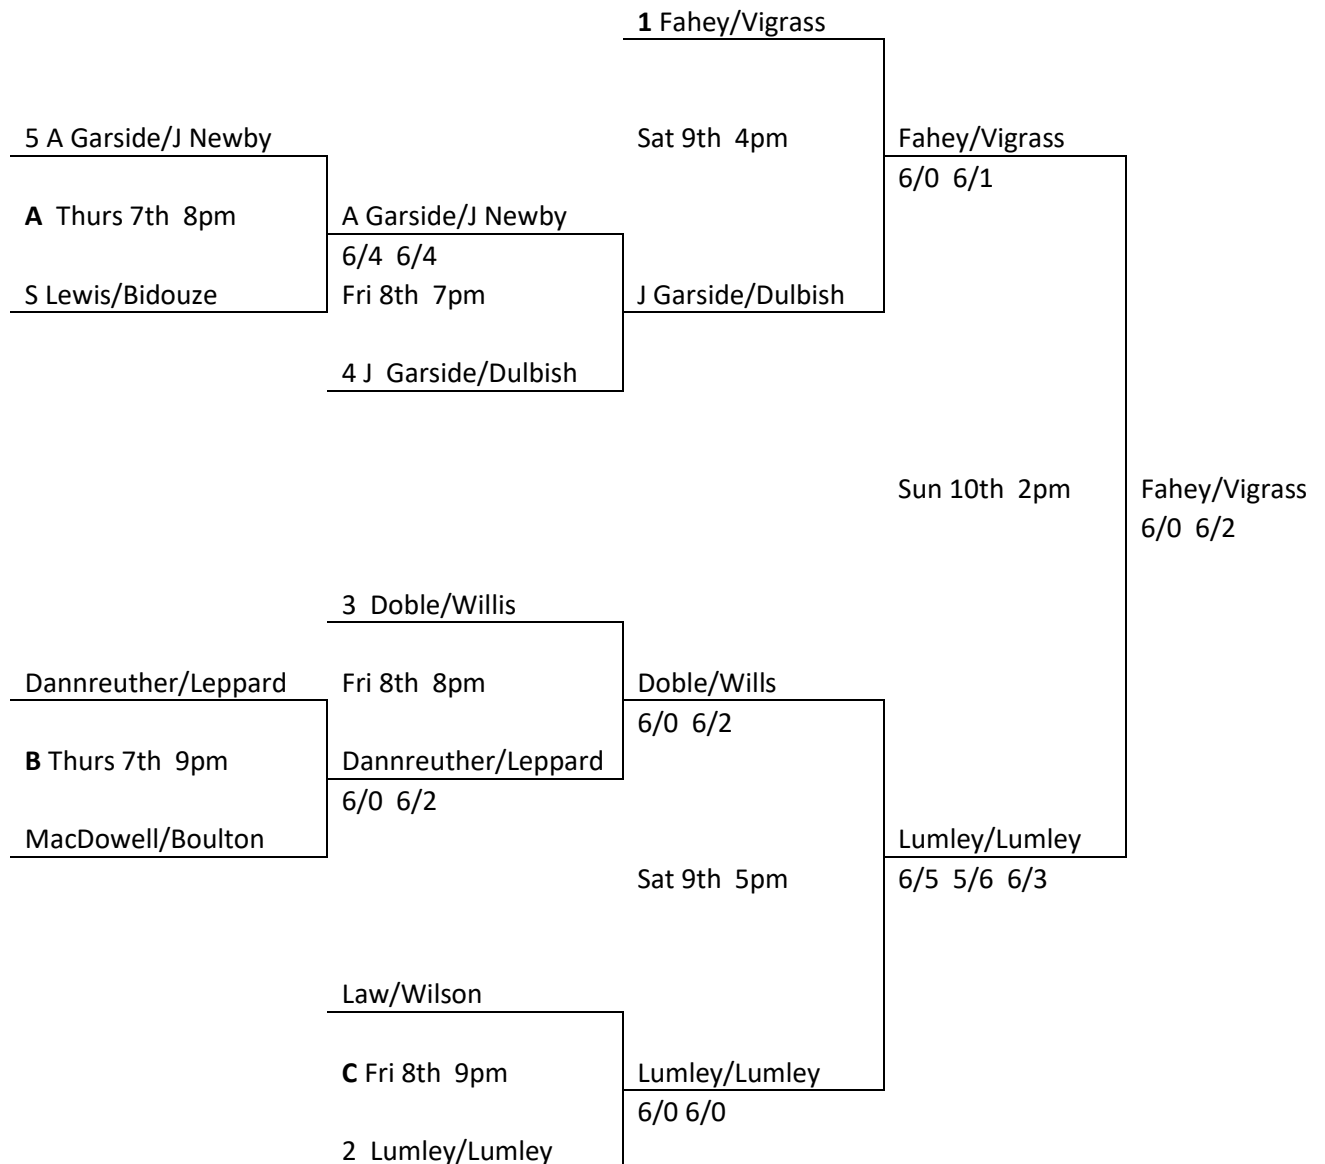

BRITISH LADIES OPEN DOUBLES Thursday 7th - Sunday 10th April 2022