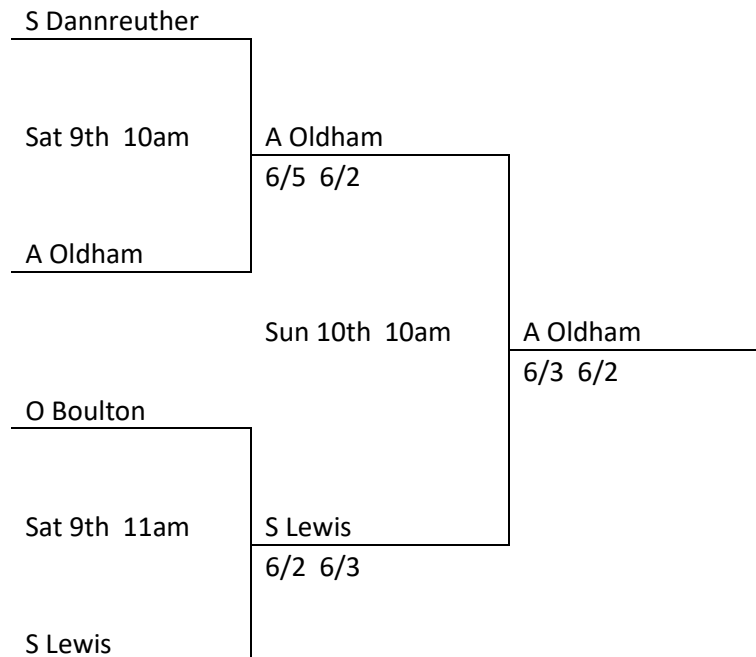

BRITISH LADIES OPEN SINGLES
Thursday 7th - Sunday 10th April 2022
PLATE