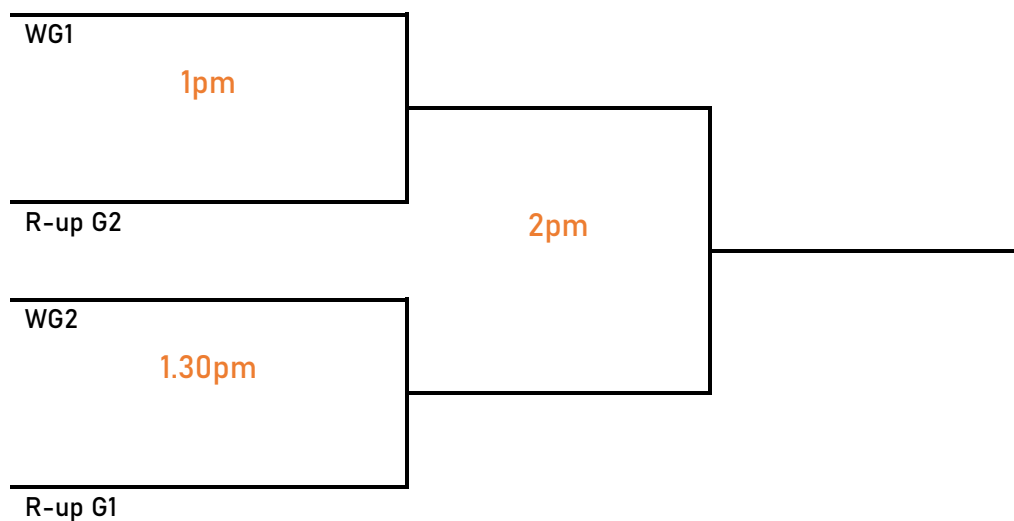

National School Girl LEVEL Singles Championship Saturday 15th & Sunday 16th January

Under 15's Singles - Holder - Olivia Boulton

Saturday 15th Jan 9am - 11am

U15	Group 1	A	B	C	D	Total
A	Saffron Enticknap Wellington College					
B	Emilia Pitts Wellington College					
C	Malati Rice Bristol					
D	Jessica Offen Middlesex					

Saturday 15th Jan 11am - 1pm

U15	Group 2	A	B	C	D	Total
A	Felicity Riddell Bell St.Mary's					
B	Charlotte Davies Wellington College					
C	Lydia Compton-Burnett Wellington College					
D	Daisy Clifford Oratory School					

U15's Singles