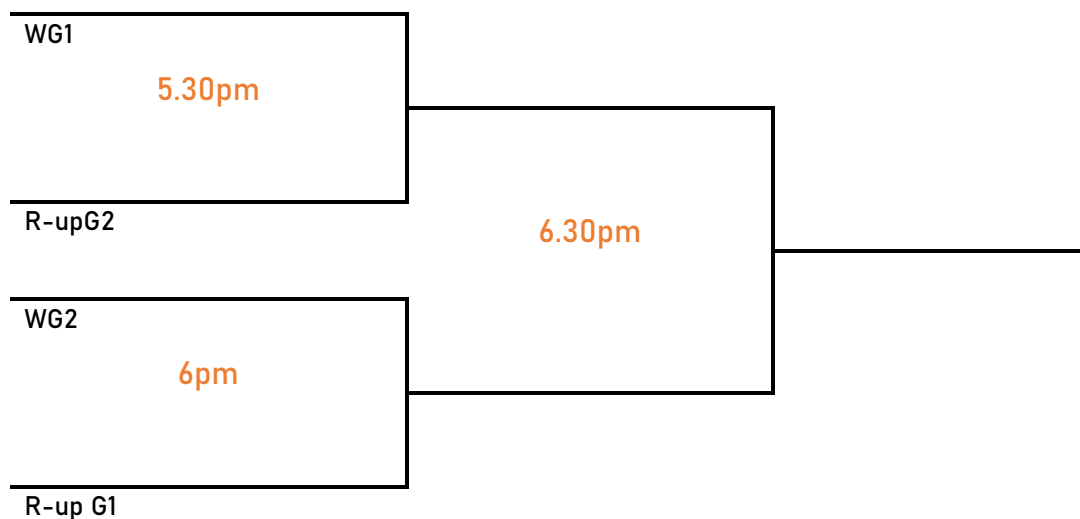

National School Girl LEVEL Doubles Championship Saturday 15th & Sunday 16th January

Under 15's Doubles

Holders – Olivia Boulton & Marina Hammond

Saturday 15th Jan 2.30pm – 4pm

U15	Group 1	A	B	C	Total
A	Malati Rice & Jessica Offen				
B	Saffron Enticknap & Lydia Compton-Burnett				
C	Clemmie Batstone & Charlie Tait				

Saturday 15th Jan 4pm – 5.30pm

U15	Group 2	A	B	C	Total
A	Harriet Wrey & Sophie Byatt Blumenthal				
B	Charlotte Davies & Charlotte Teague				
C	Emilia Pitts & Issy Harvey