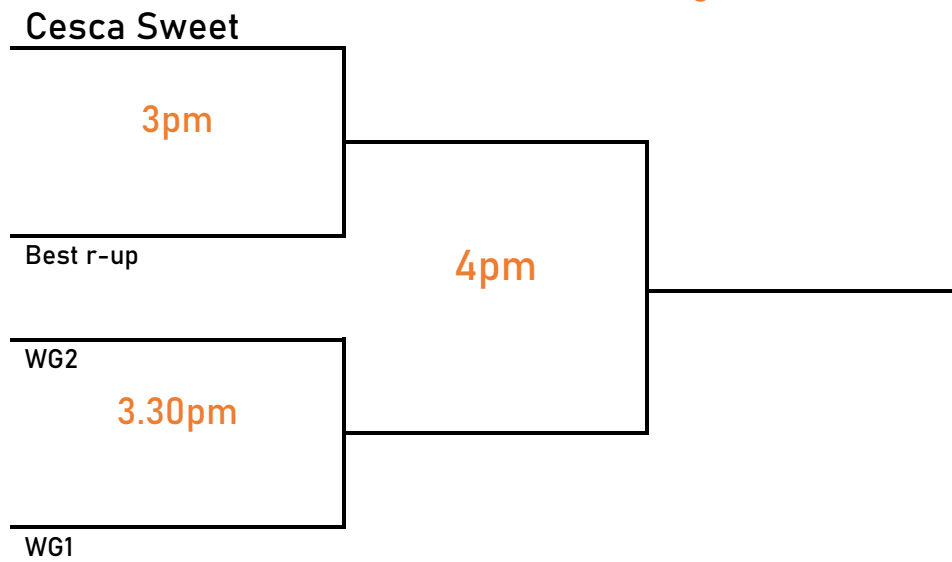

National School Girl LEVEL Singles Championship

U19's Singles