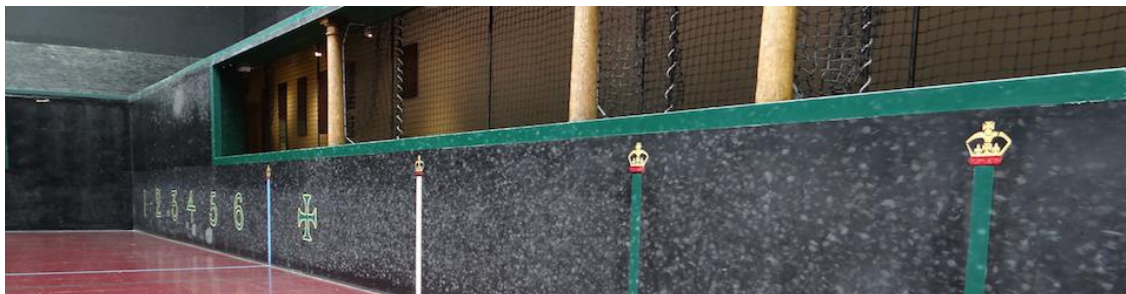

Match Report for LRTA v Petworth 13th February 2022

The LRTA match against Petworth (PHTC) was a very happy day. The rotten, rainy weather didn't matter a bit. The doubles matches, three before and three after the singles, were played on the clock, each lasting 45 minutes. There were no huge handicap differences, the matches were close and always fun.